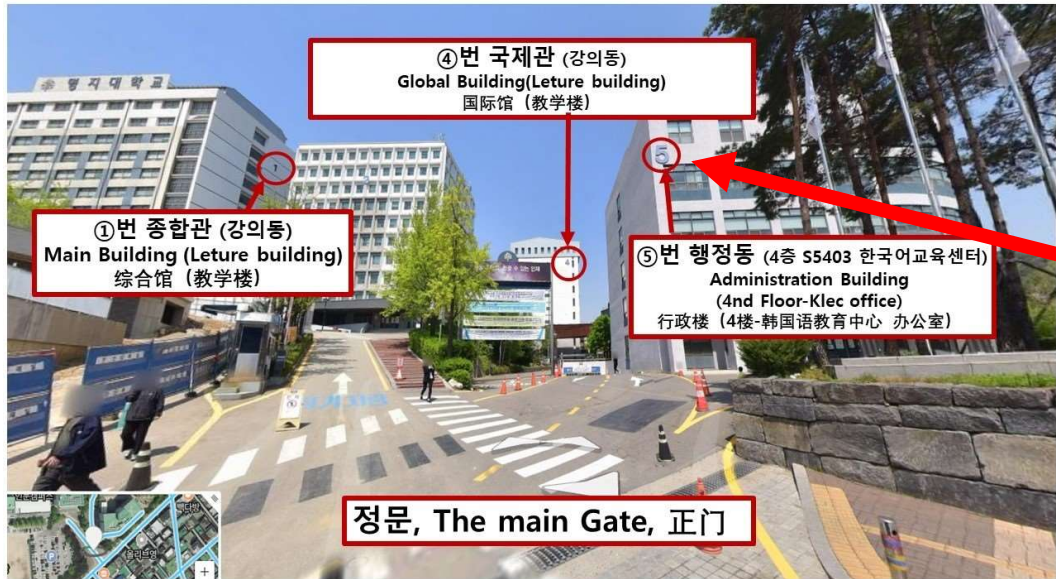

◎ 公共交通 (地铁→公交车. 约 12~25分钟)

地铁线	起点 (公交车站)	公交车	终点 (公交车站)
二号线 机场铁路 京义线	弘大入口地铁站	7612, 7734	明知大
三号线	弘济地铁站 (四号出口 서대문세무서)	7713, 7021	明知大
六号线	缙删地铁站 (二号出口 증산등주민센터)	7019	明知大
六号线 机场铁路 京义线	数码媒体城地铁站 (六号出口)	7611	明知大

※ 在仁川国际机场出发时请乘坐机场铁路地铁到弘大入口地铁站或数码媒体城地铁站后换乘公交车。(约 1个半小时)

行政楼 (5号楼) 5楼, 大厅